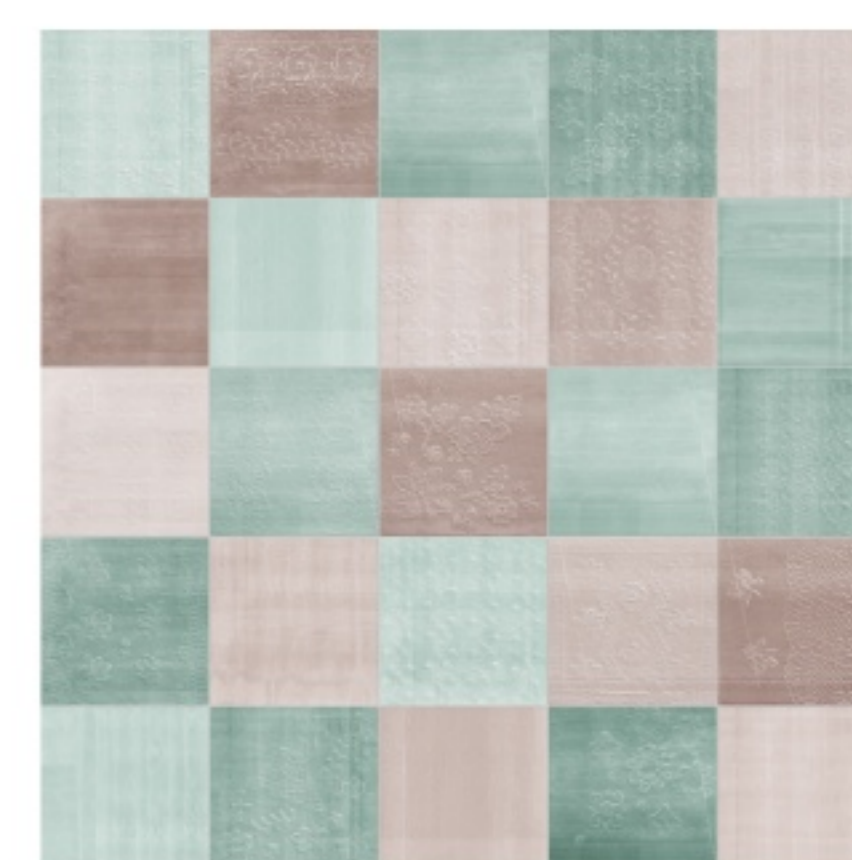

INSTALLATION

Horizontal / Vertical

SINGLE COLORS

ARMY

ICE

BLUSH

WOOD

OCHRE

FOREST

CORAL

HONEY

CHARCOAL

FOG

GRASS

BLENDS

ARMY CORAL

ICY FOG

ARMY WOOD

WOOD RED

FOREST HONEY

WOOD OCHRE

BLUSHY ICE

AQUAMARINE BLUSH