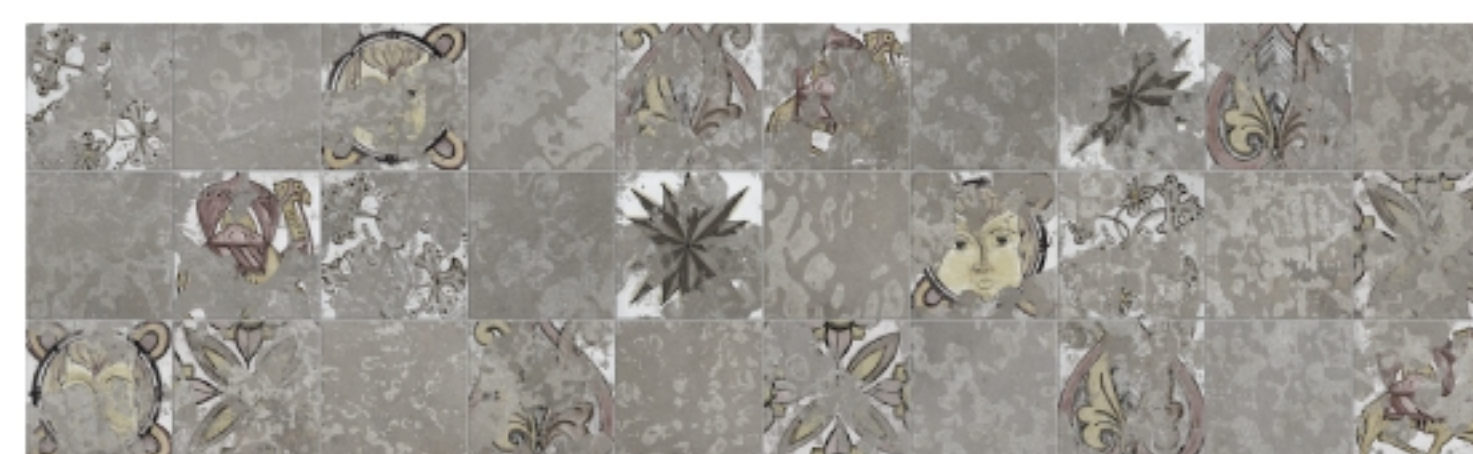

INSTALLATION

Horizontal

SUN

OLIVE

TAROCCO

SAND

INK

OLIVE IN GREEN

TAROCCO IN RED

SAND IN BEIGE