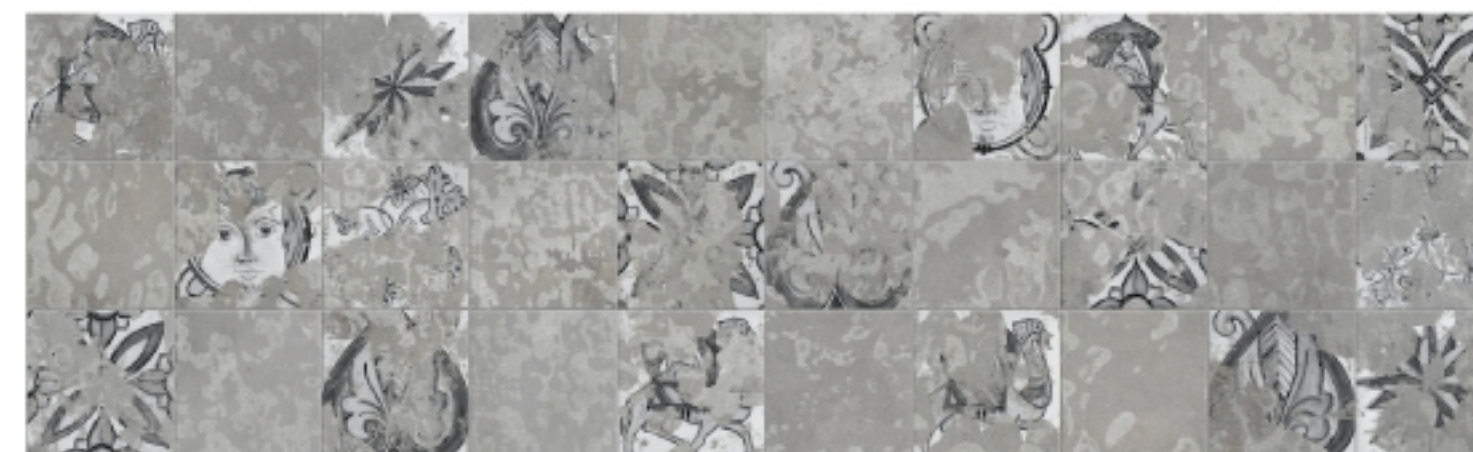

INSTALLATION

Horizontal

SUN

OLIVE

TAROCCO

SAND

INK

OLIVE IN GREEN

TAROCCO IN RED

SAND IN BEIGE