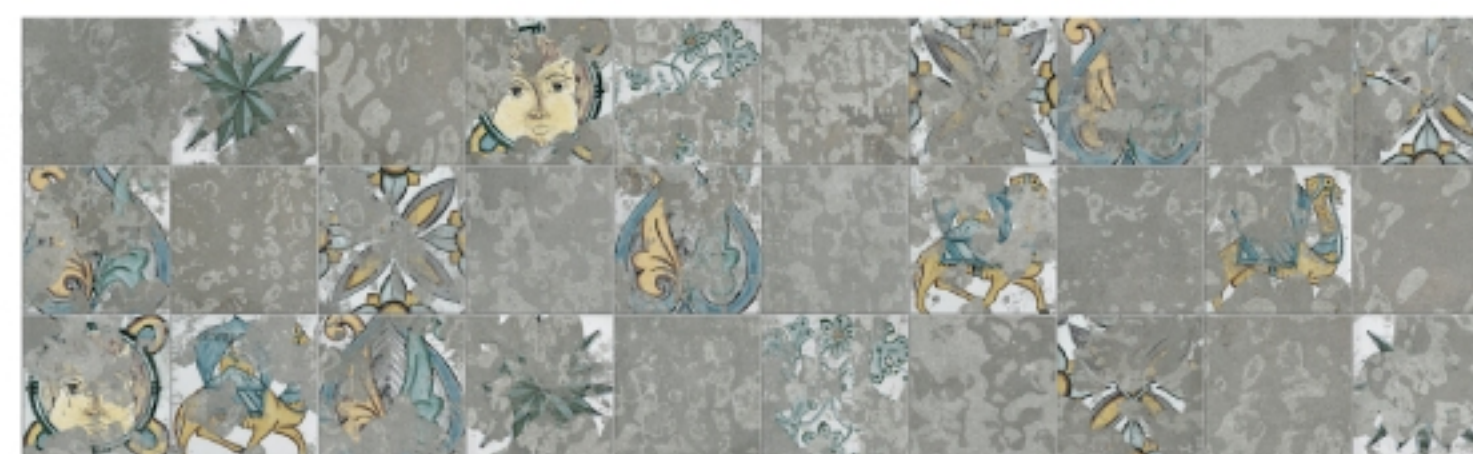

INSTALLATION

Horizontal

SUN

OLIVE

TAROCCO

SAND

INK

OLIVE IN GREEN

TAROCCO IN RED

SAND IN BEIGE