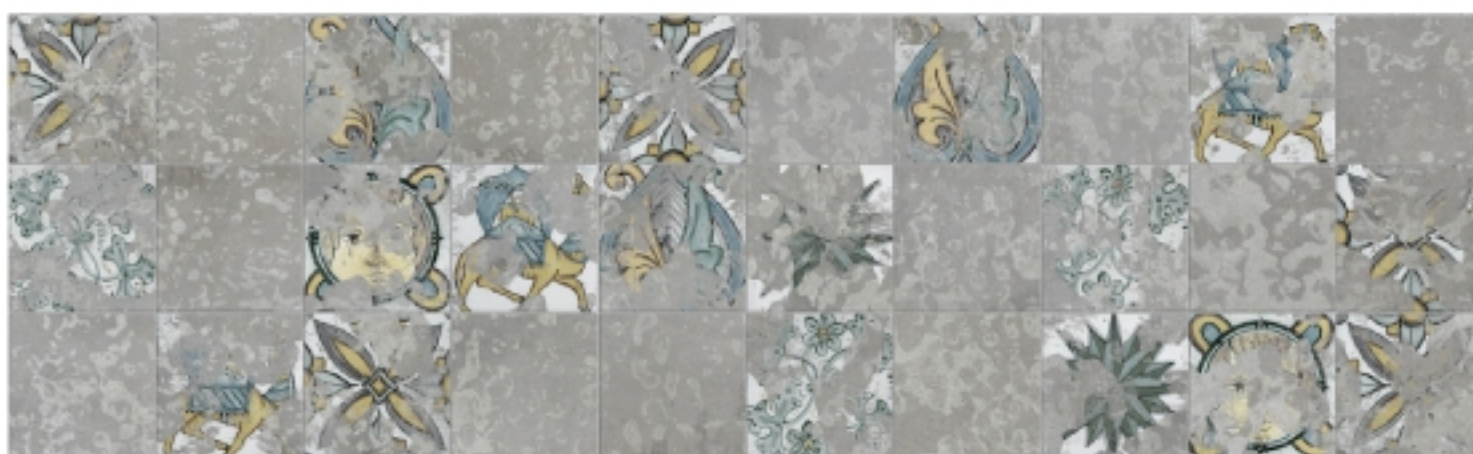

CALTAGIRONE

TECHNICAL DETAILS

COLOR PROPOSALS

8

PANELS

10

SIZE

1000 x 200 mm / 39" X 8"

INSTALLATION

Horizontal

SUN

OLIVE

TAROCCO

SAND

INK

OLIVE IN GREEN

TAROCCO IN RED

SAND IN BEIGE