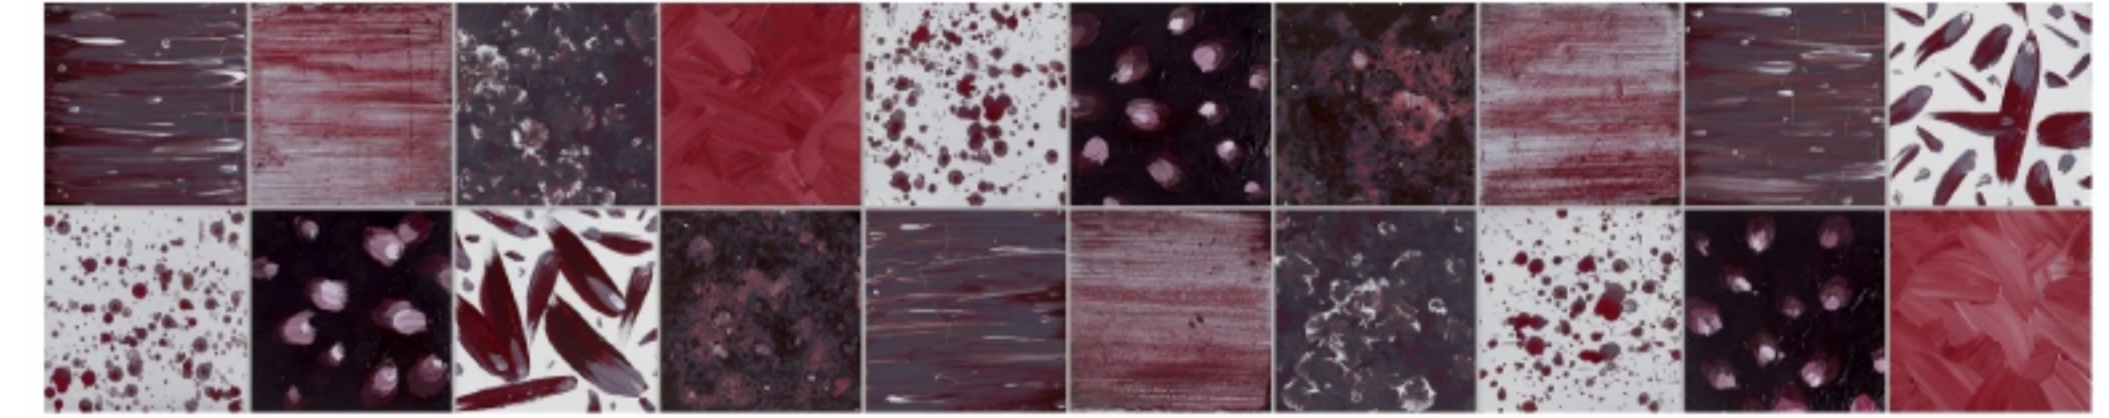

FAENZA

TECHNICAL DETAILS

COLOR PROPOSALS

4

PANELS

6

SIZE

1000 x 200 mm / 39" X 8"

INSTALLATION

Horizontal / Vertical

BLUE

RED

GREEN

MULTICOLOR