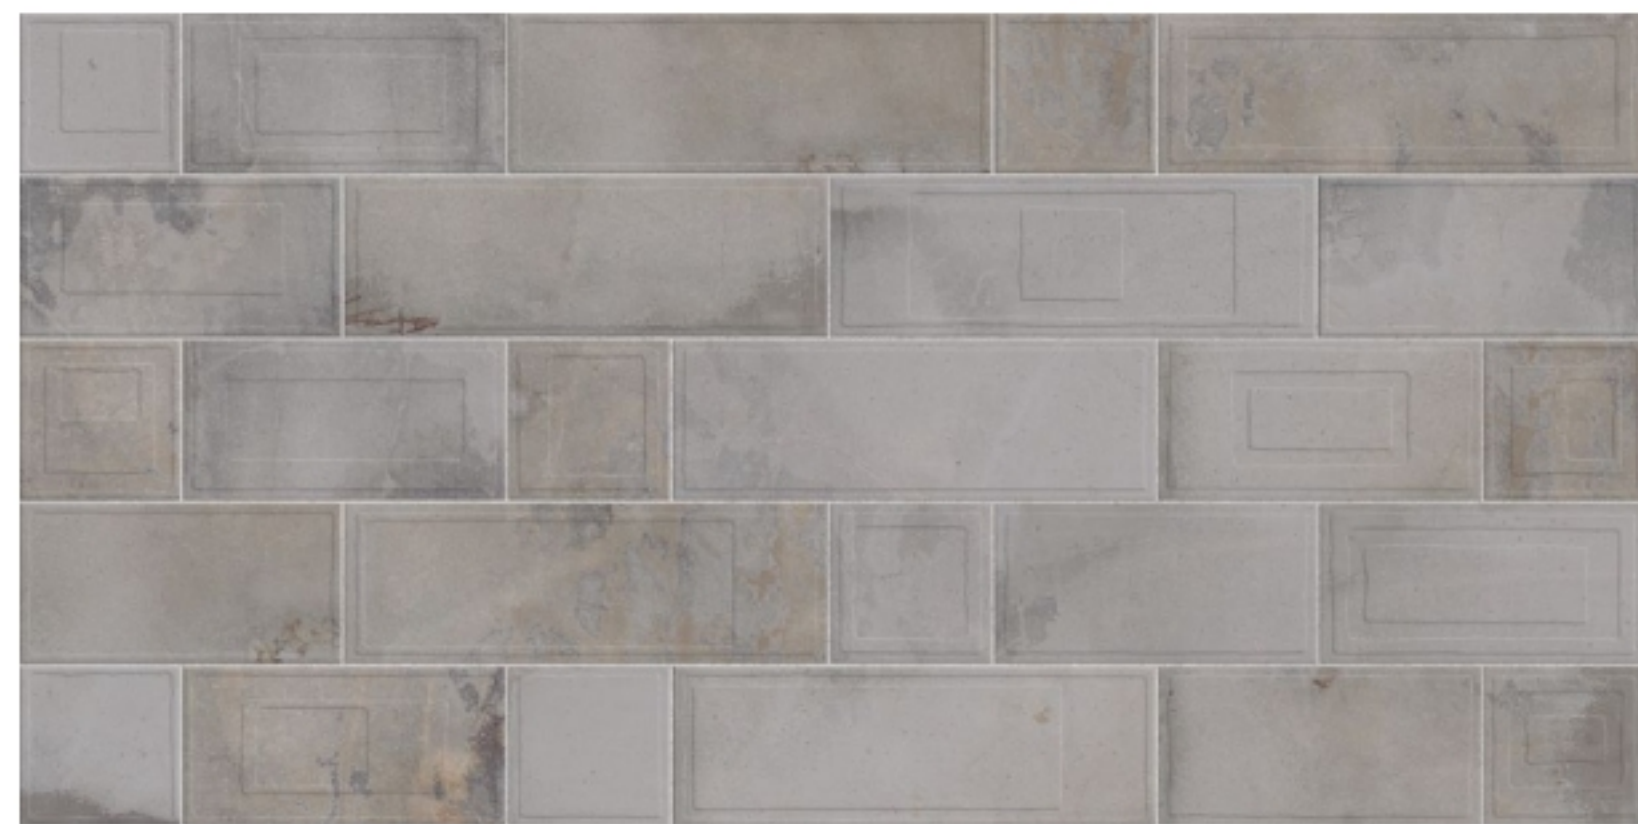

IMPRESSION

TECHNICAL DETAILS

COLOR PROPOSALS

6

PANELS

4

SIZE

1000 x 500 mm / 39" X 20"

INSTALLATION

Horizontal

ORIGINAL

BEIGE

LIGHT BLUE

INK

BLUSH

GREEN