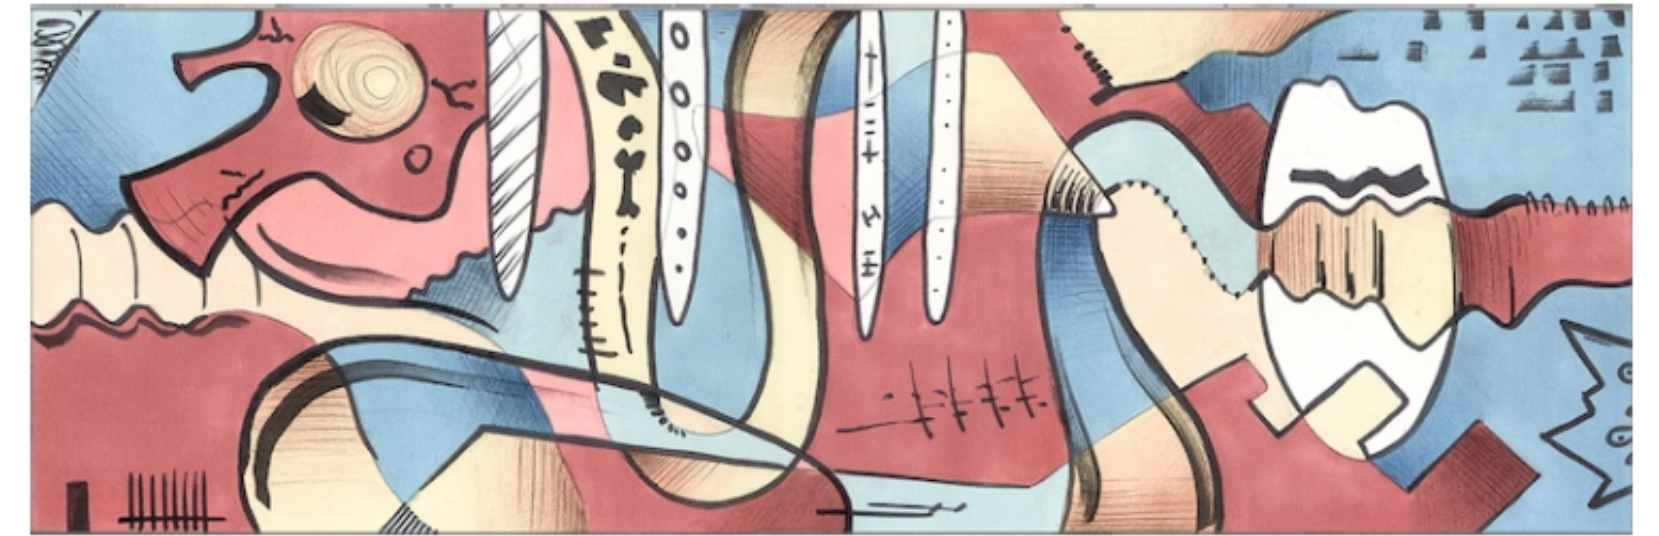

MODENA 1981

TECHNICAL DETAILS

COLOR PROPOSALS

6

PANELS

5

SIZE

1000 x 330 mm / 39" X 13"

INSTALLATION

Horizontal

POP ART

DESATURATED

LIME

BLACK & WHITE

GRANATA

OCRA