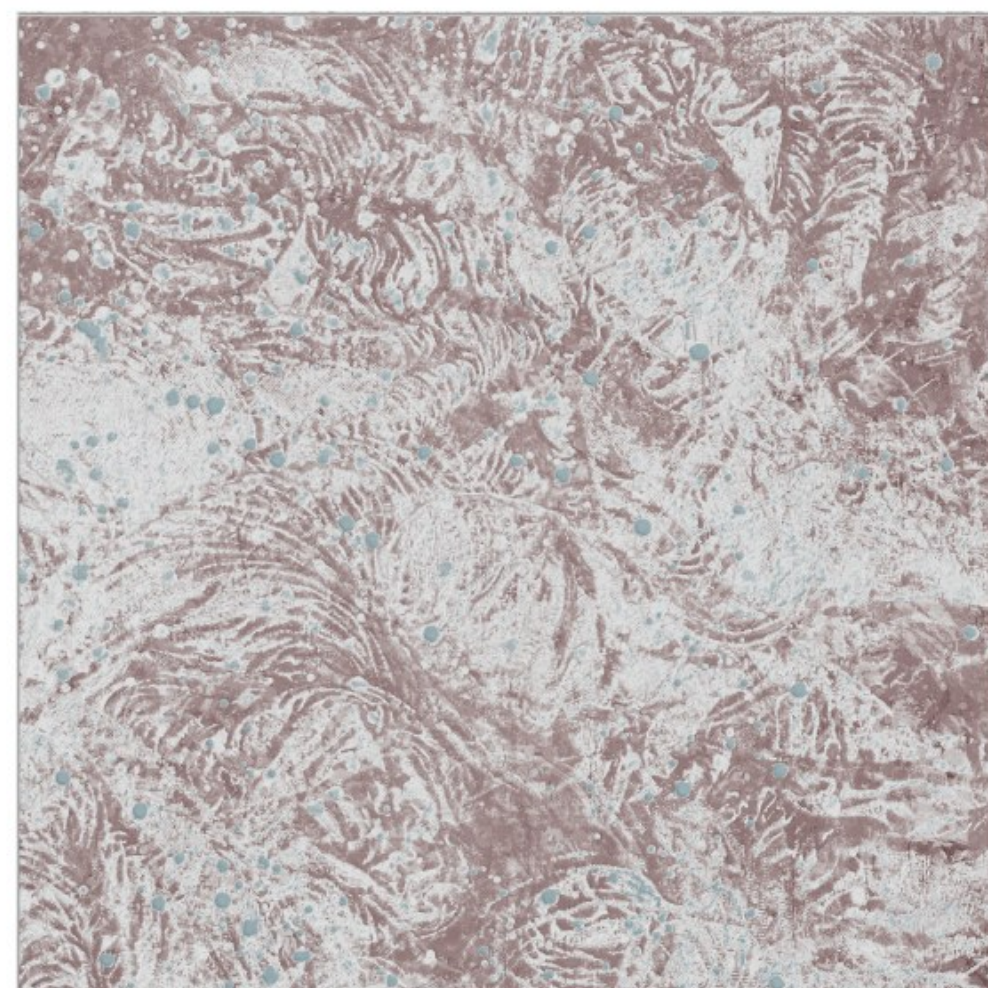

ROMAN GARDENS

TECHNICAL DETAILS

COLOR PROPOSALS

7

PANELS

12

SIZE

500 x 500 mm / 19" X 19"

INSTALLATION

Horizontal / Vertical

RED

GREEN

CHESTNUT

BLACK

GREY

GOLD

BLUE