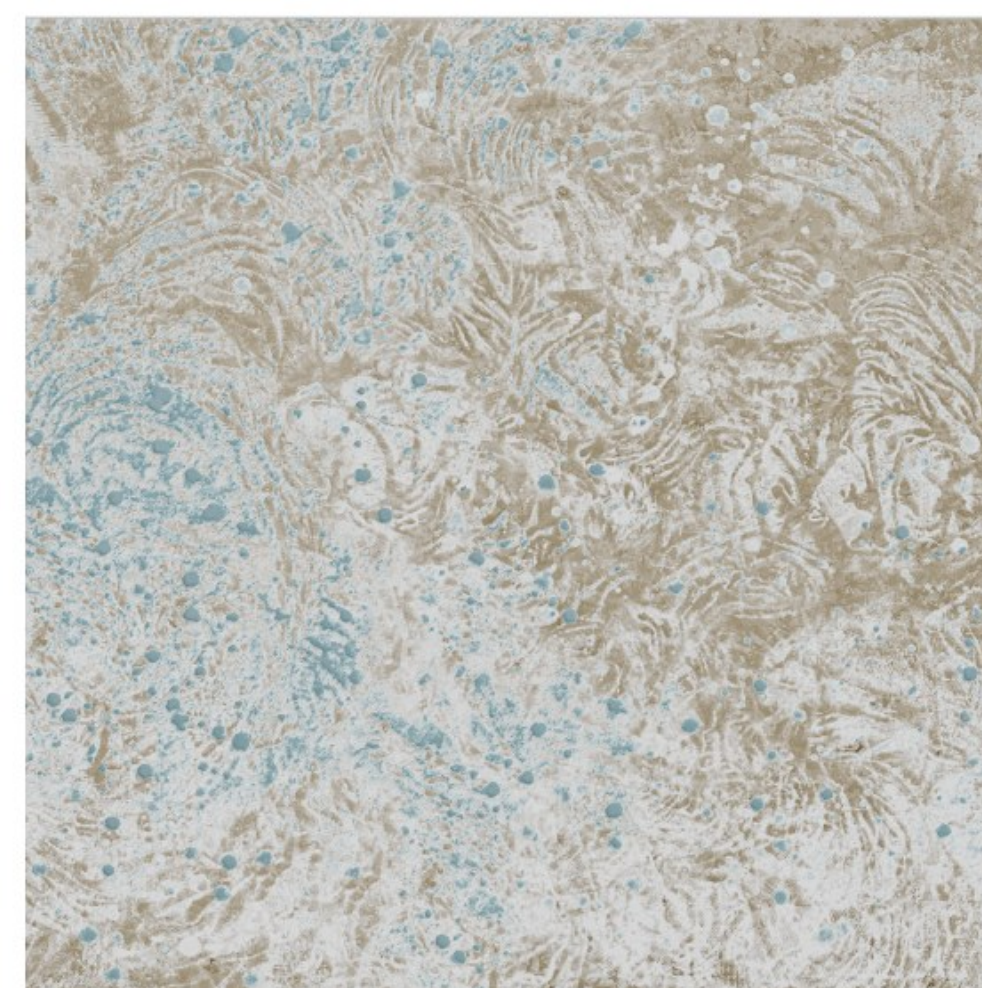

INSTALLATION

Horizontal / Vertical

RED

GREEN

CHESTNUT

BLACK

GREY

GOLD

BLUE